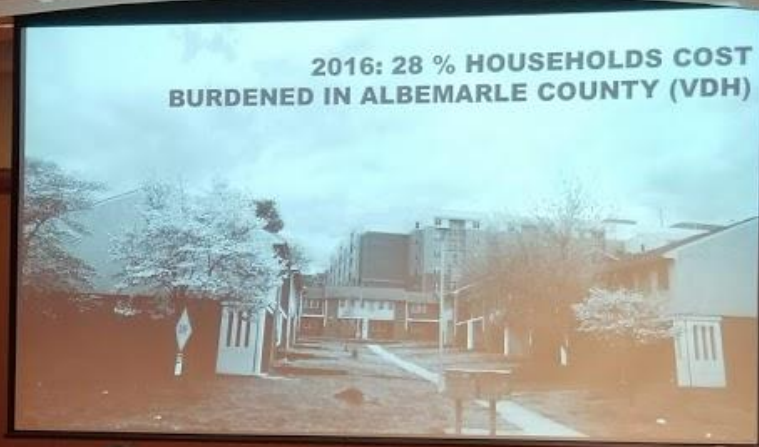

**2016: 28 % HOUSEHOLDS COST
BURDENED IN ALBEMARLE COUNTY (VDH)**

**Redressing 400 Years of
Inequality**